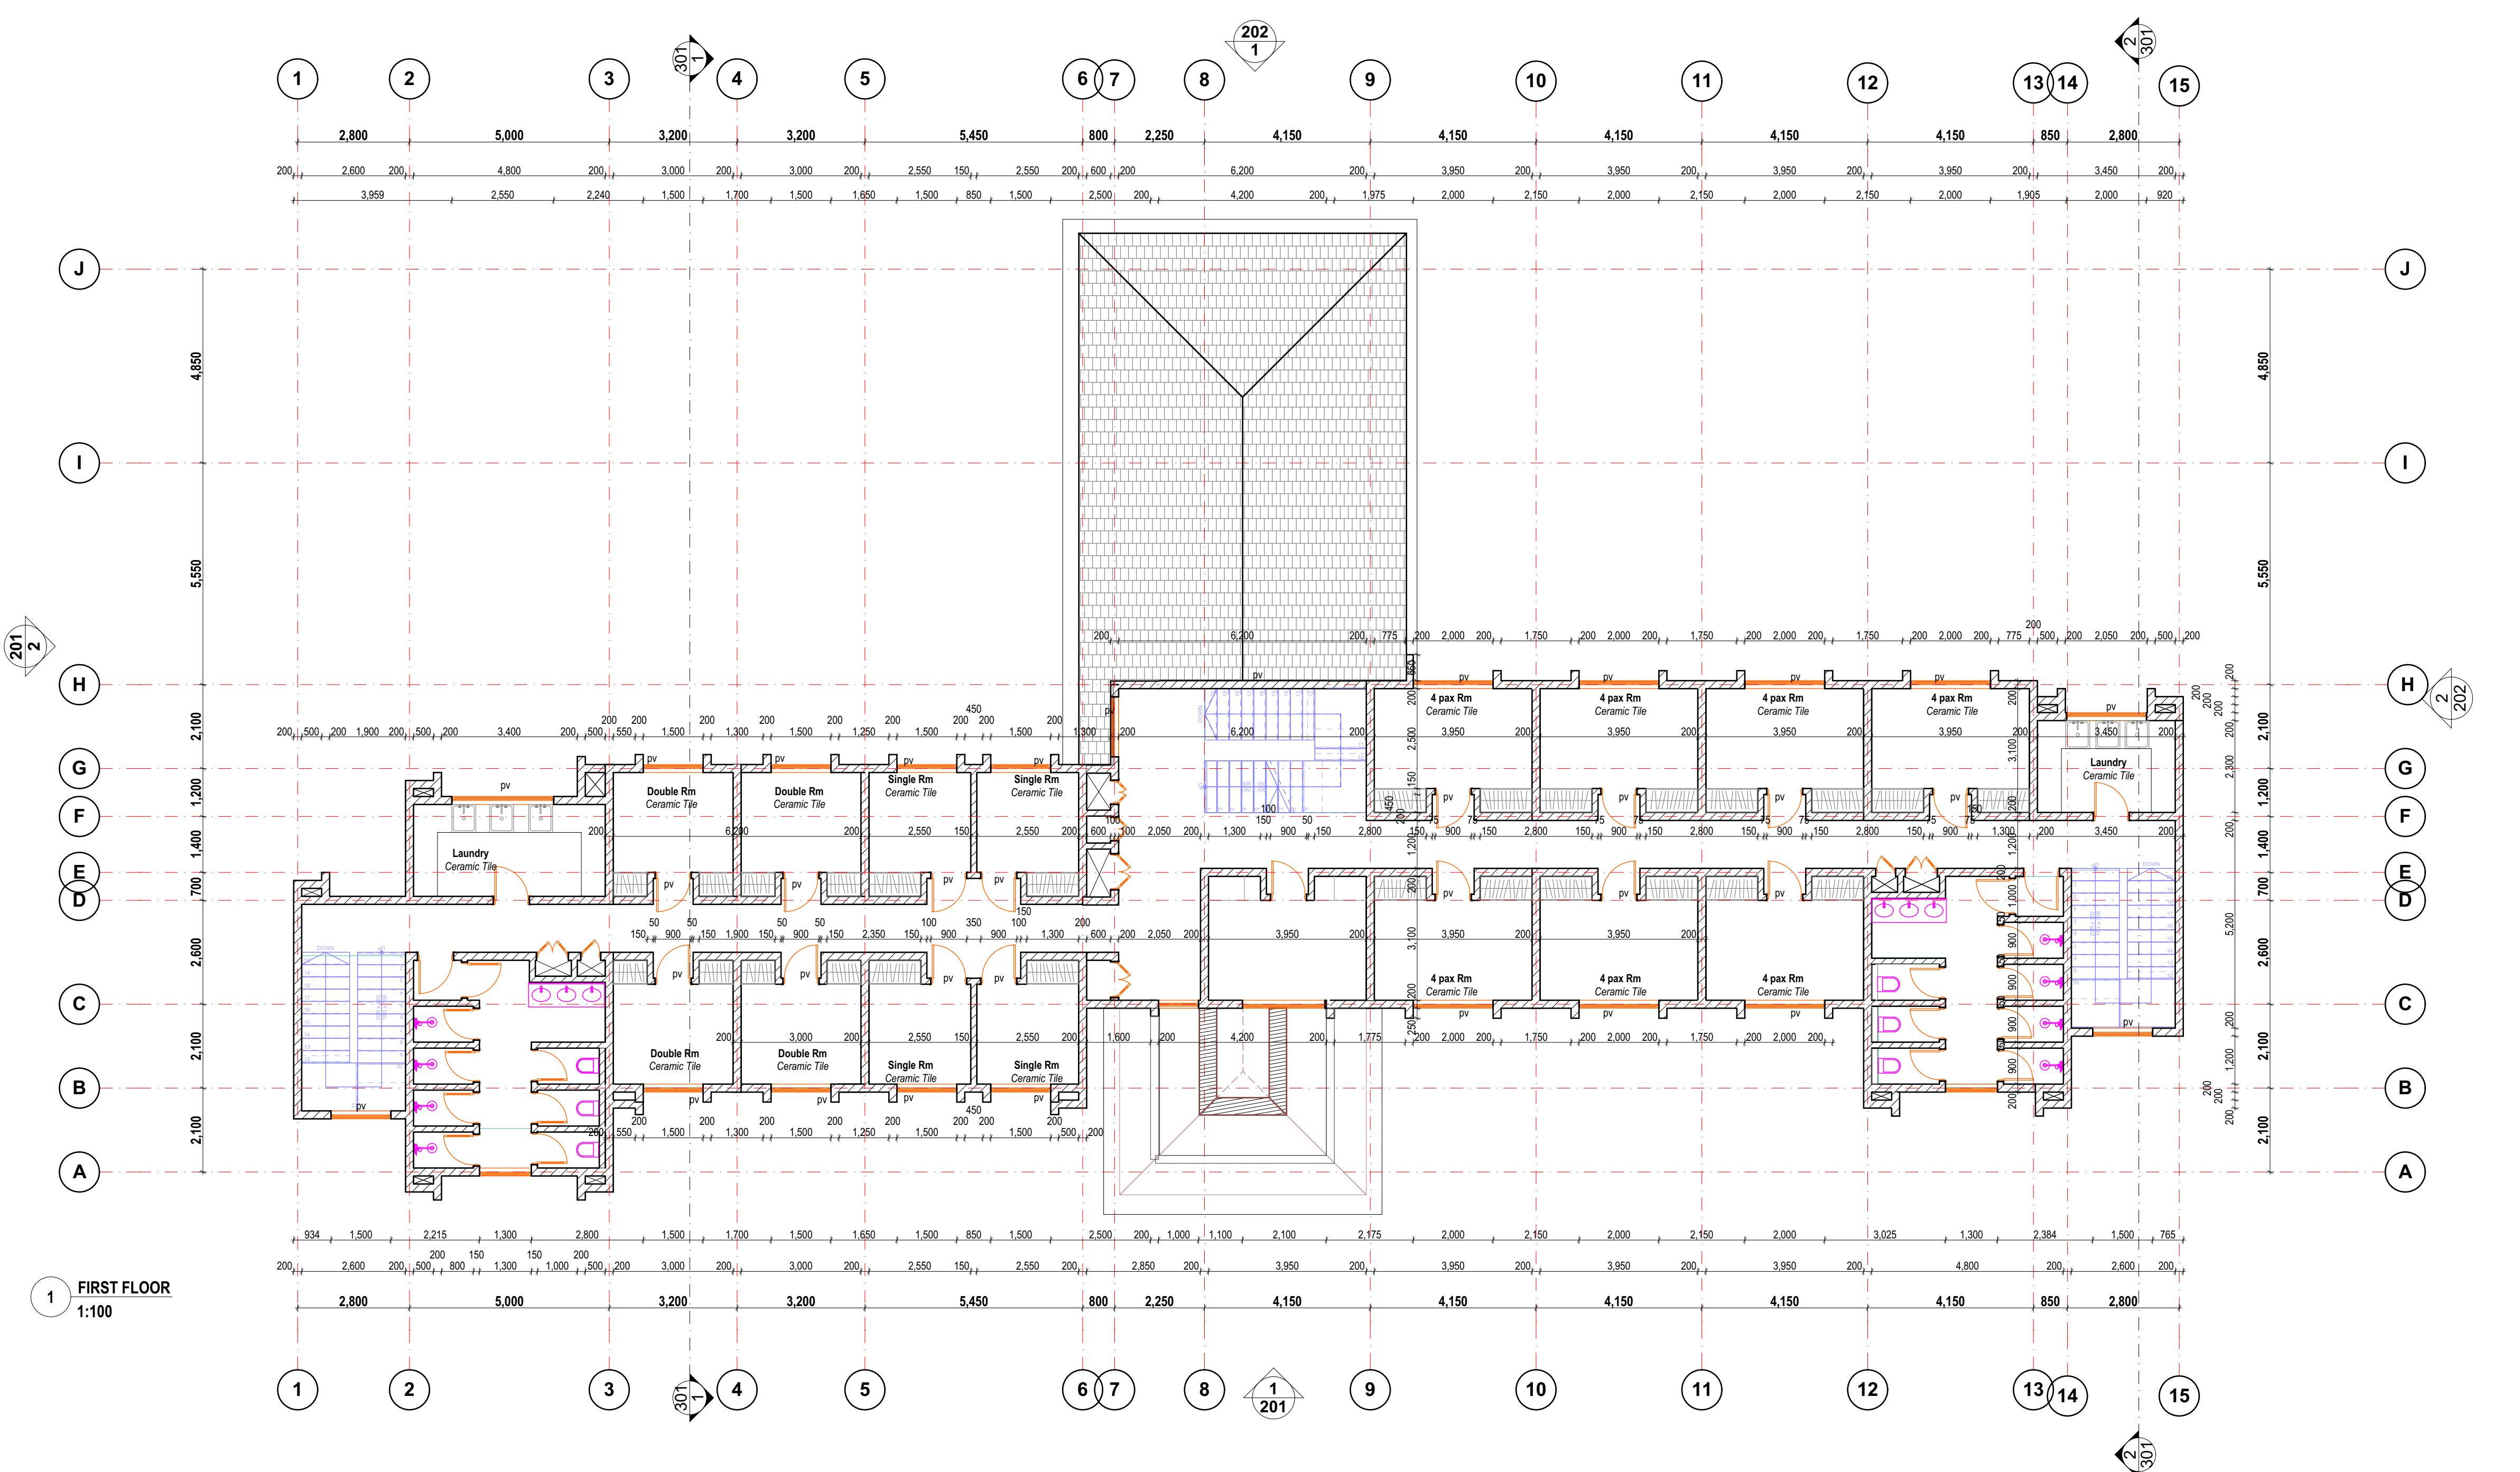

0	General (symbols legend, notes, list, cover)
1	Plans
2	Elevations
3	Sections
4	Large-Scale Views
5	Details
6	Schedules & Diagrams
7	3D Impressions

Date	Descriptions

KENGEN,
P.O. BOX 47936, 00100,
NAIROBI.

PROPOSED KENGEN GEO-THERMAL
TRAINING CENTRE AT NAIVASHA ON PLOT
L.R. NO. FOR KENGEN

1 FIRST FLOOR
1:100